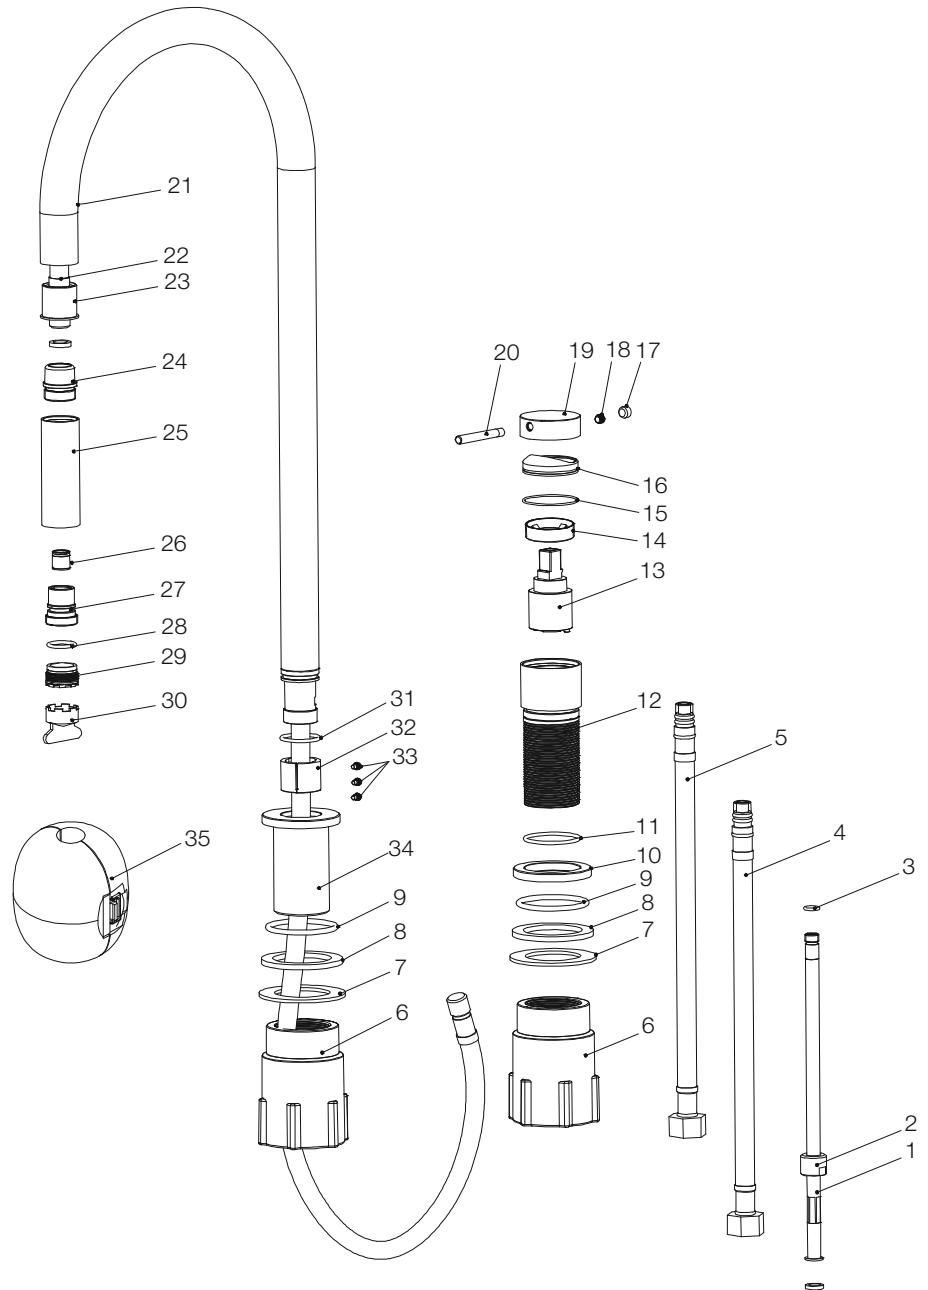

1. Extension pipe
2. Connector
3. o-ring
4. Flexible hose
5. Flexible hose
6. Lock nut
7. Washer
8. Flat washer
9. o-ring
10. Base
11. o-ring
12. Body
13. Cartridge
14. Valve cover
15. o-ring
16. Cover cup
17. Rubber
18. Hex screw
19. Handle base
20. Handle bar
21. Spout
22. Flexible hose
23. Bushing
24. Connector
25. Nozzle body
26. Check valve
27. Connector
28. o-ring
29. Aerator
30. Tool for aerator
31. o-ring
32. Chafing ring
33. Screw
34. Component for spout
35. Weight

Steel Harmonized K2P Original

Art no: 30145 RSK: 8312075

Primy
Stainless Steel
Kitchen & Bathroom

Scandtap AB, Olofsdalsvägen 21, 302 41 Halmstad, Sweden
info@scandtap.com, www.scandtap.com